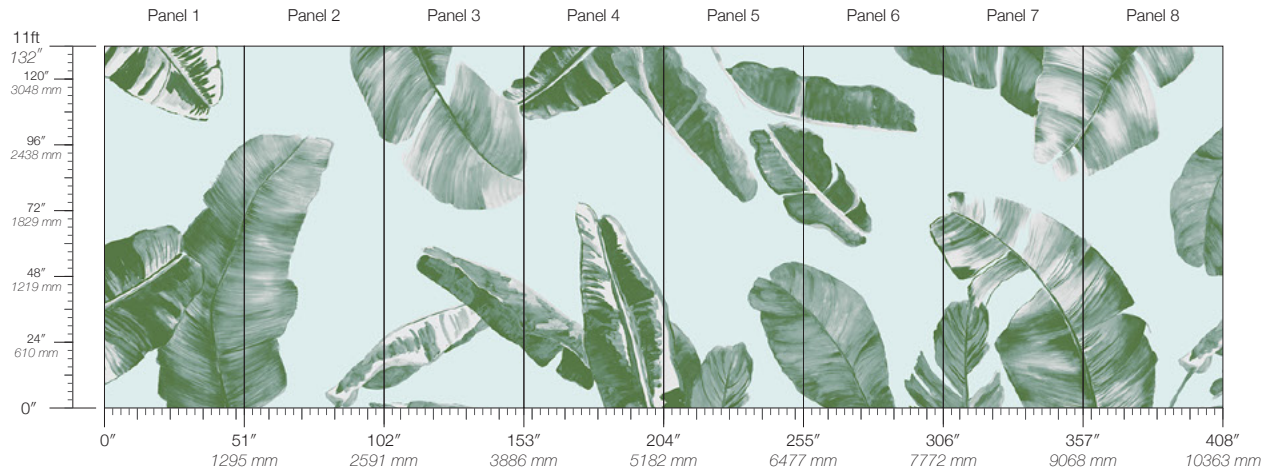

Paradiso Stem

Suitable for residential and commercial projects

COLOR

Stem

ITEM

3806

CONTENT

Type II PVC-Free

PANEL WIDTH

51" / 1295 mm trimmed

PANEL HEIGHT

132" / 3353 mm standard

REPEAT

Non-repeating

STOCK

Made to order

LEAD TIME

4 weeks to print

MINIMUM

1 panel

PRICE

Available upon request

ORIGIN

USA

DETAILS

Custom options available

MAINTENANCE

Water-based cleanser

ENVIRONMENTAL

Recycled Content
Phthalate Free
Low VOC
HPD Available

SPECS

Polyester/Natural Fiber face
Fabric backing
14 oz per linear yard
435.2 g per linear meter
Dappled surface texture

TESTING

(US) ASTM E84 Adhered Class A
CCC-W-408D Type II
W-101 Type II Class A
ASTM E96 Procedure B - 66 Perms

CONTACT

sales@calicowallpaper.com
+1 718 243 1705
57 Lispenard Street
New York, NY 10013 USA

DISCLAIMER

Refer to our website to see the full mural artwork. Reference the physical sample for color and texture. Panel maps represent mural artwork only.